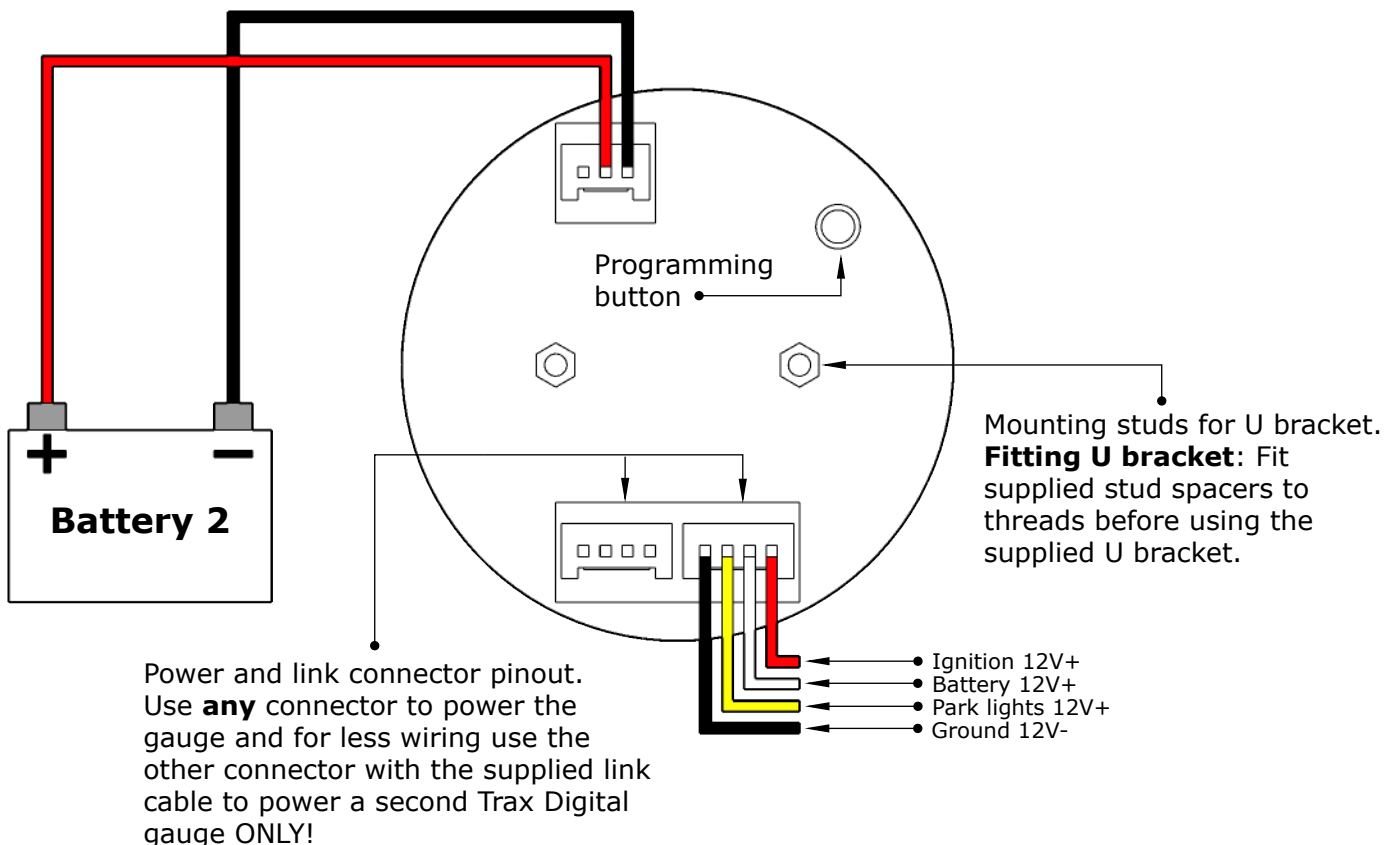

Wiring Diagram Typical Layout