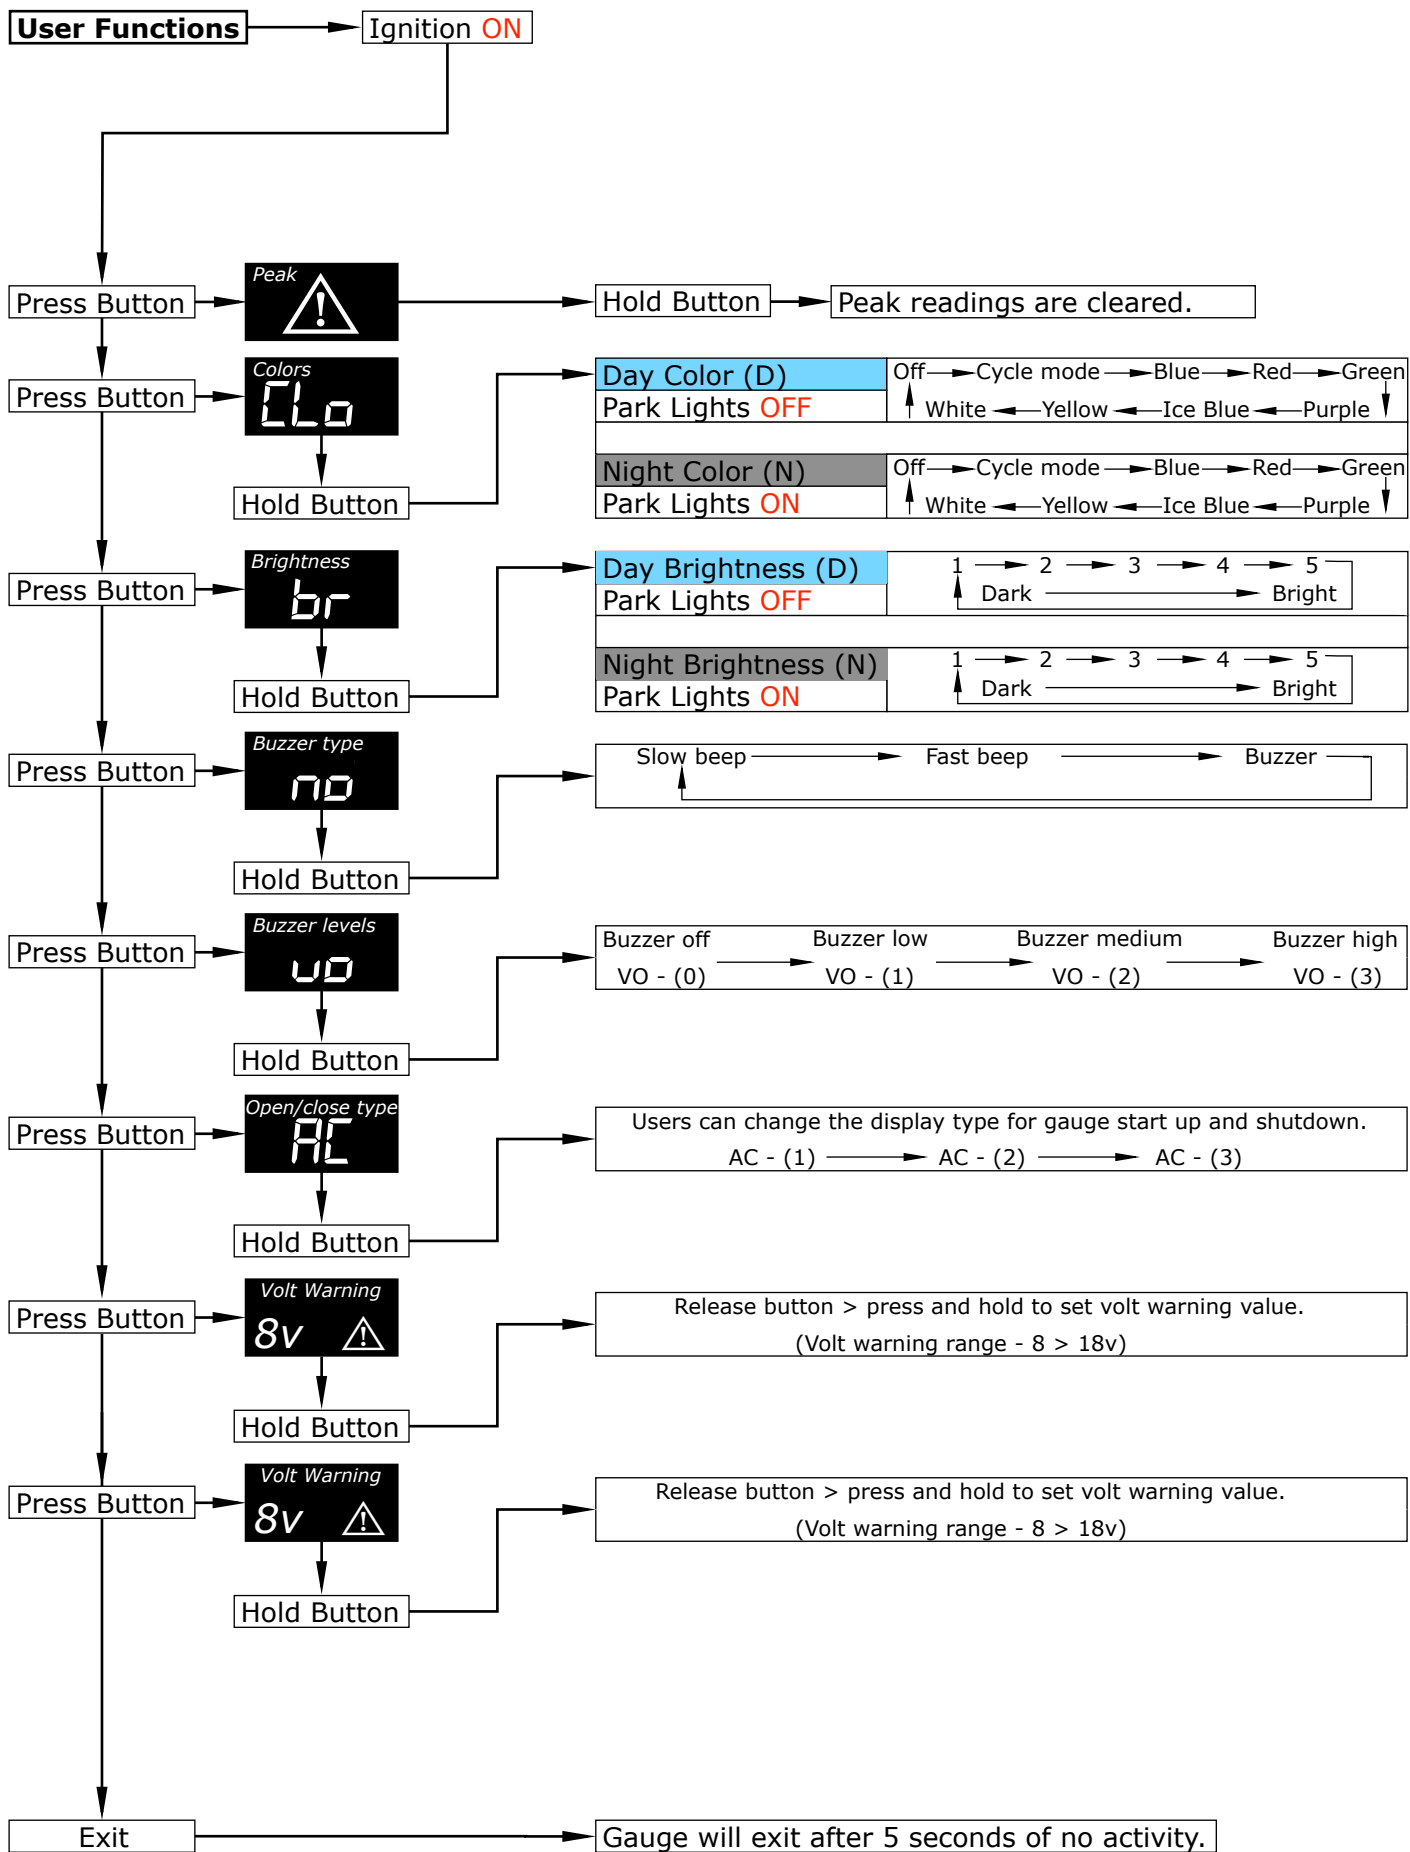

Wiring Guide:

Wire colour	Wire Function	Wire Connection Location
Black	Ground 12V-	Vehicle body
Yellow	Park lights 12V+	Park light circuit (do NOT connect to a dimmer)
White	Battery 12V+	Ignition harness / Fuse box
Red	Ignition 12V+	Ignition harness / Fuse box

Wiring Diagram Typical Layout

User Functions:

Note: Use the programming button on the back of the gauge to set the below functions.

Troubleshooting:

Please note: If you are having problems with the installation of this product, please do not contact your retailer or SAAS until you have read **ALL** the troubleshooting notes below.

GAUGE INFORMATION

Specifications

Gauge operating range	(Volt 1) 8v > 18v (volt 2) 8v > 18v
Gauge operating voltage	8v > 18v
Battery 2 cable length	2 meter power cable
Gauge lighting type	7 colour LED with 5 levels of brightness
Gauge lighting colours	blue/red/green/purple/ice blue/yellow/white/OFF/cycle mode
Gauge power harness length	1 metre
Gauge link harness length	300mm
Mounting depth required for gauge	55mm (minimum)
Total depth of gauge	55mm (including bezel)
Mounting hole size for gauge	52mm