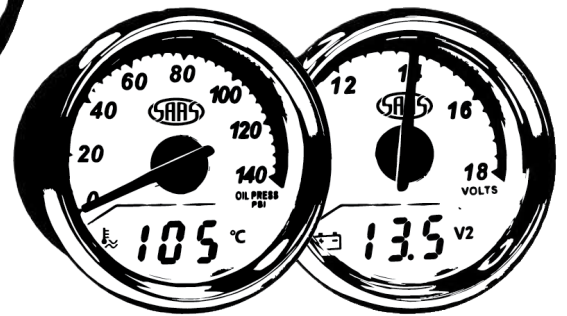

## APPLICATION GUIDE

➤ FIT SAAS TRAX SERIES GAUGES  
QUICKLY AND PROFESSIONALLY  
WITHOUT CUTTING FACTORY WIRING ◀

Connects to SAAS  
TRAX gauges

Connects to factory  
clock harness

- Fit 2 gauges quickly and professionally
- Wire up to 6 gauges with the trax link cable
- Multi vehicle design